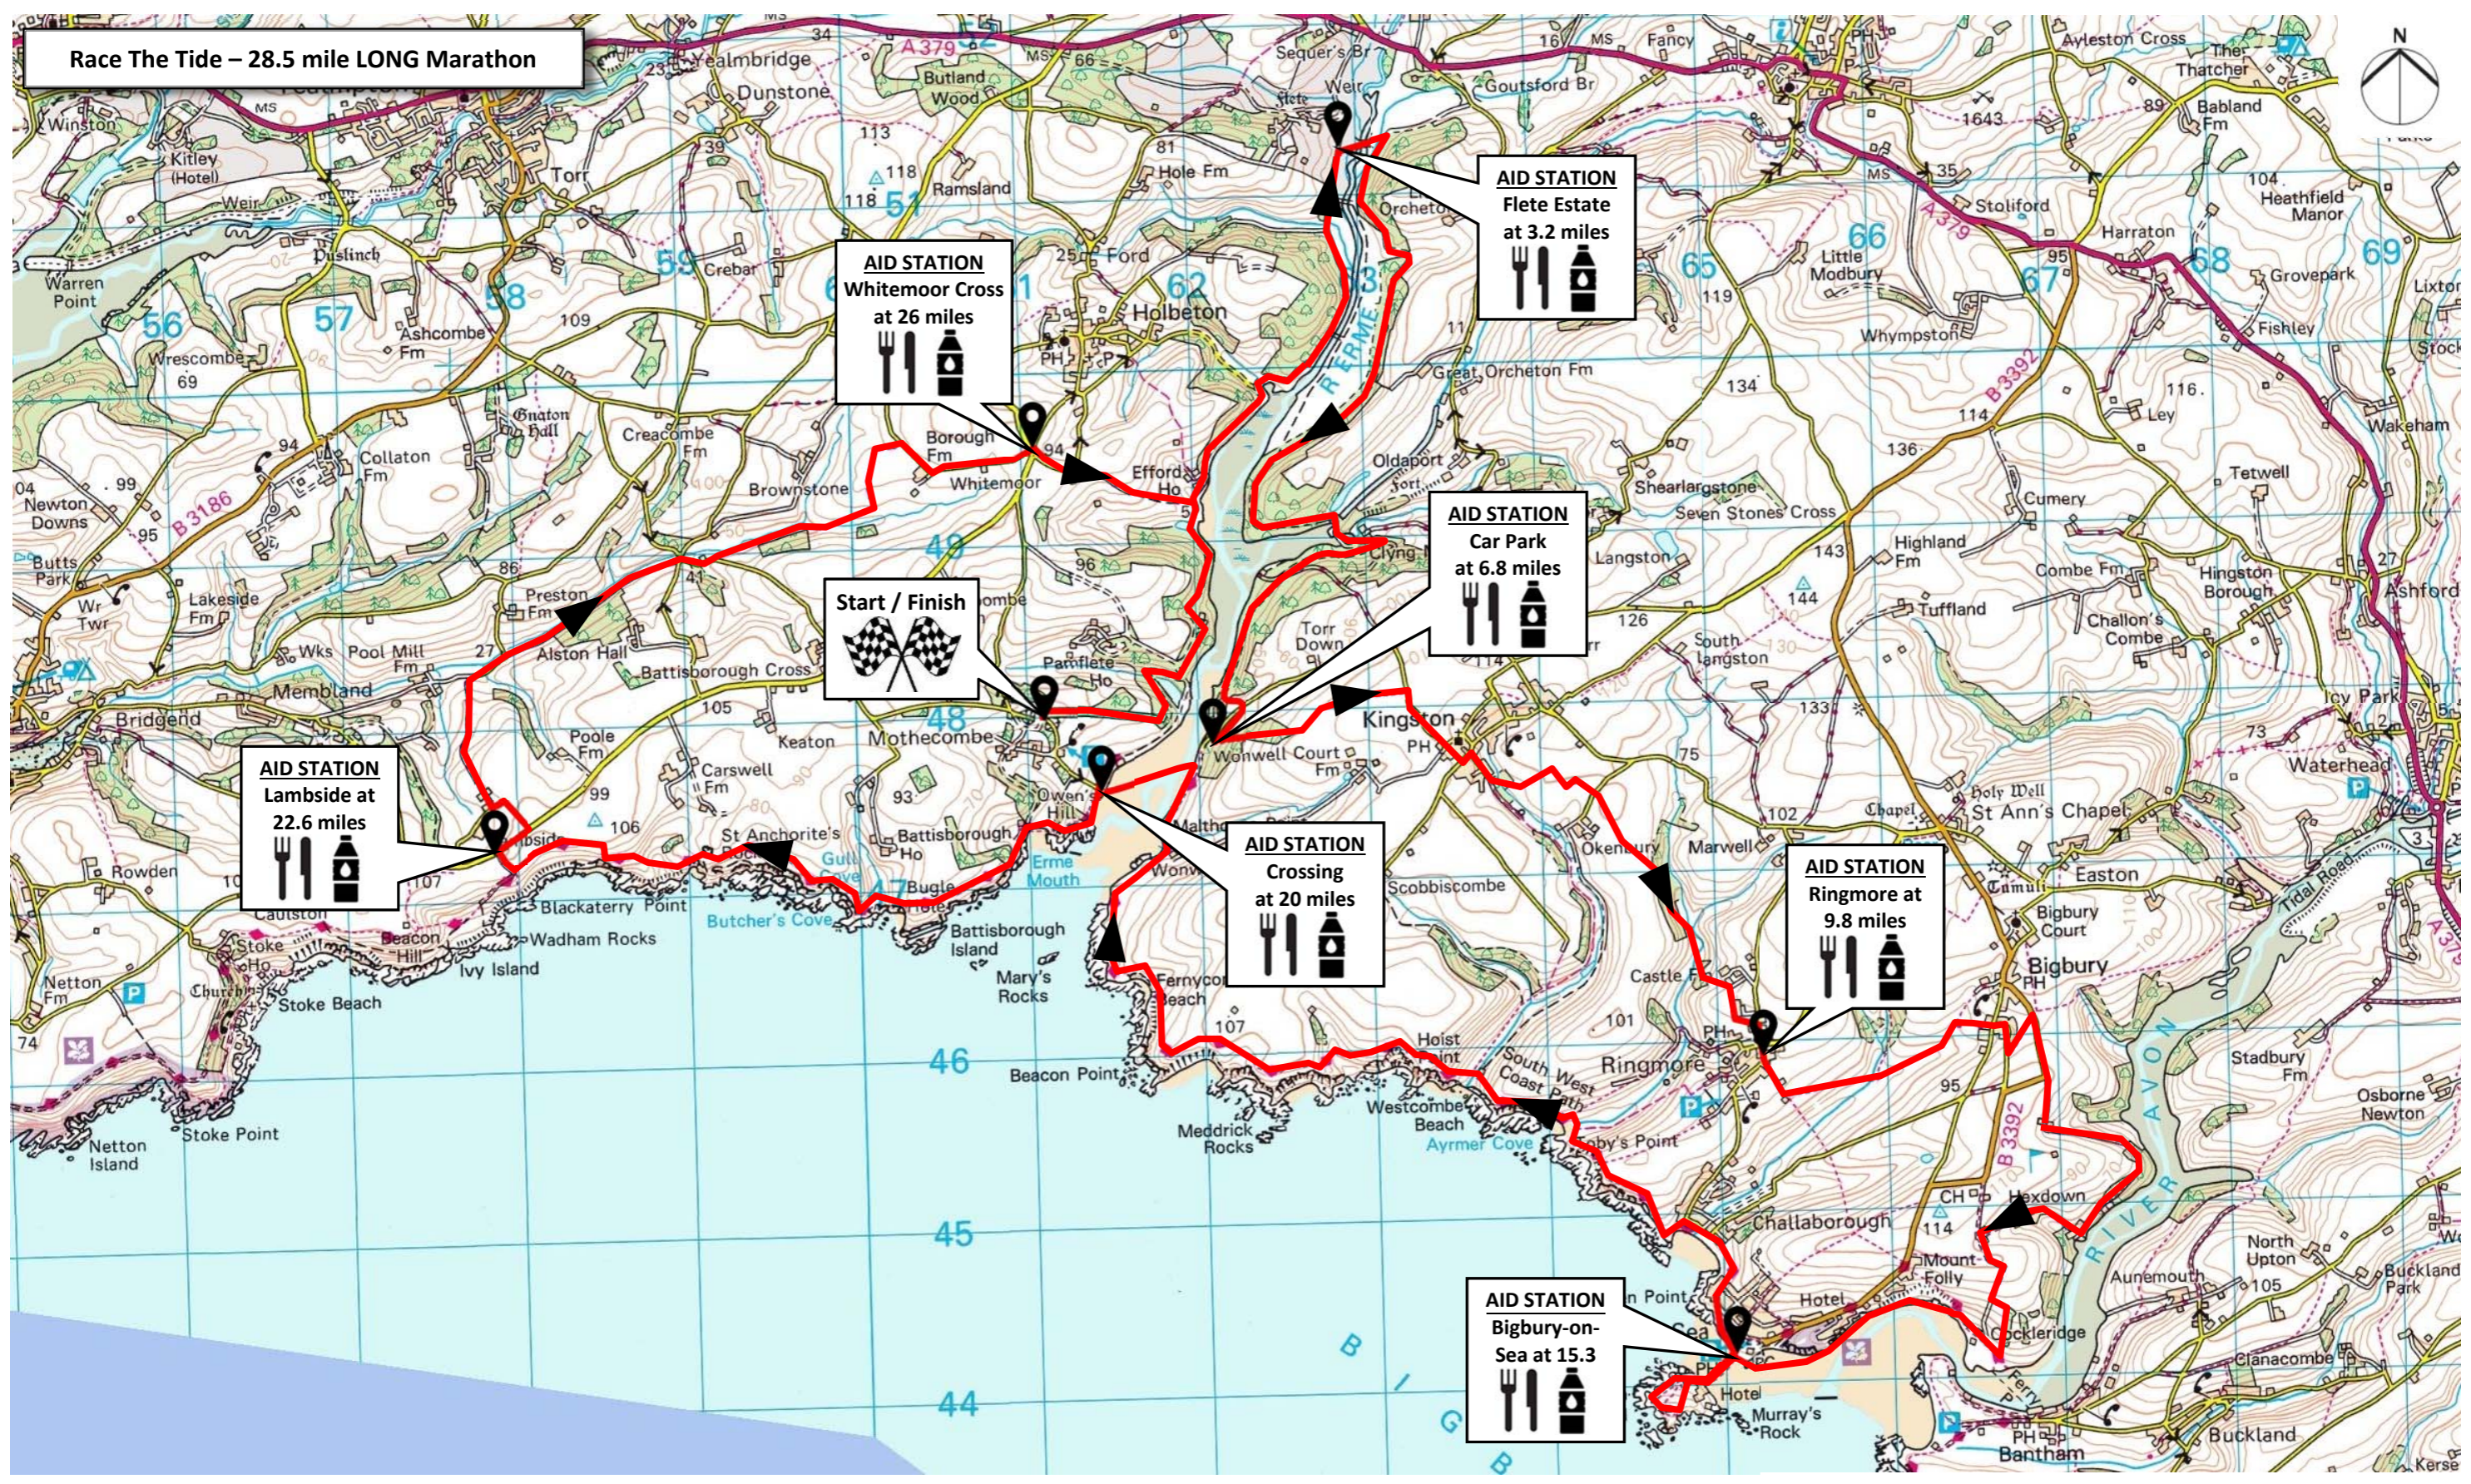

Race The Tide – 28.5 mile LONG Marathon

AID STATION
Whitemoor Cross
at 26 miles

AID STATION
Flete Estate
at 3.2 miles

AID STATION
Car Park
at 6.8 miles

Start / Finish

AID STATION
Crossing
at 20 miles

AID STATION
Ringmore at
9.8 miles

AID STATION
Lambside at
22.6 miles

AID STATION
Bigbury-on-Sea
at 15.3