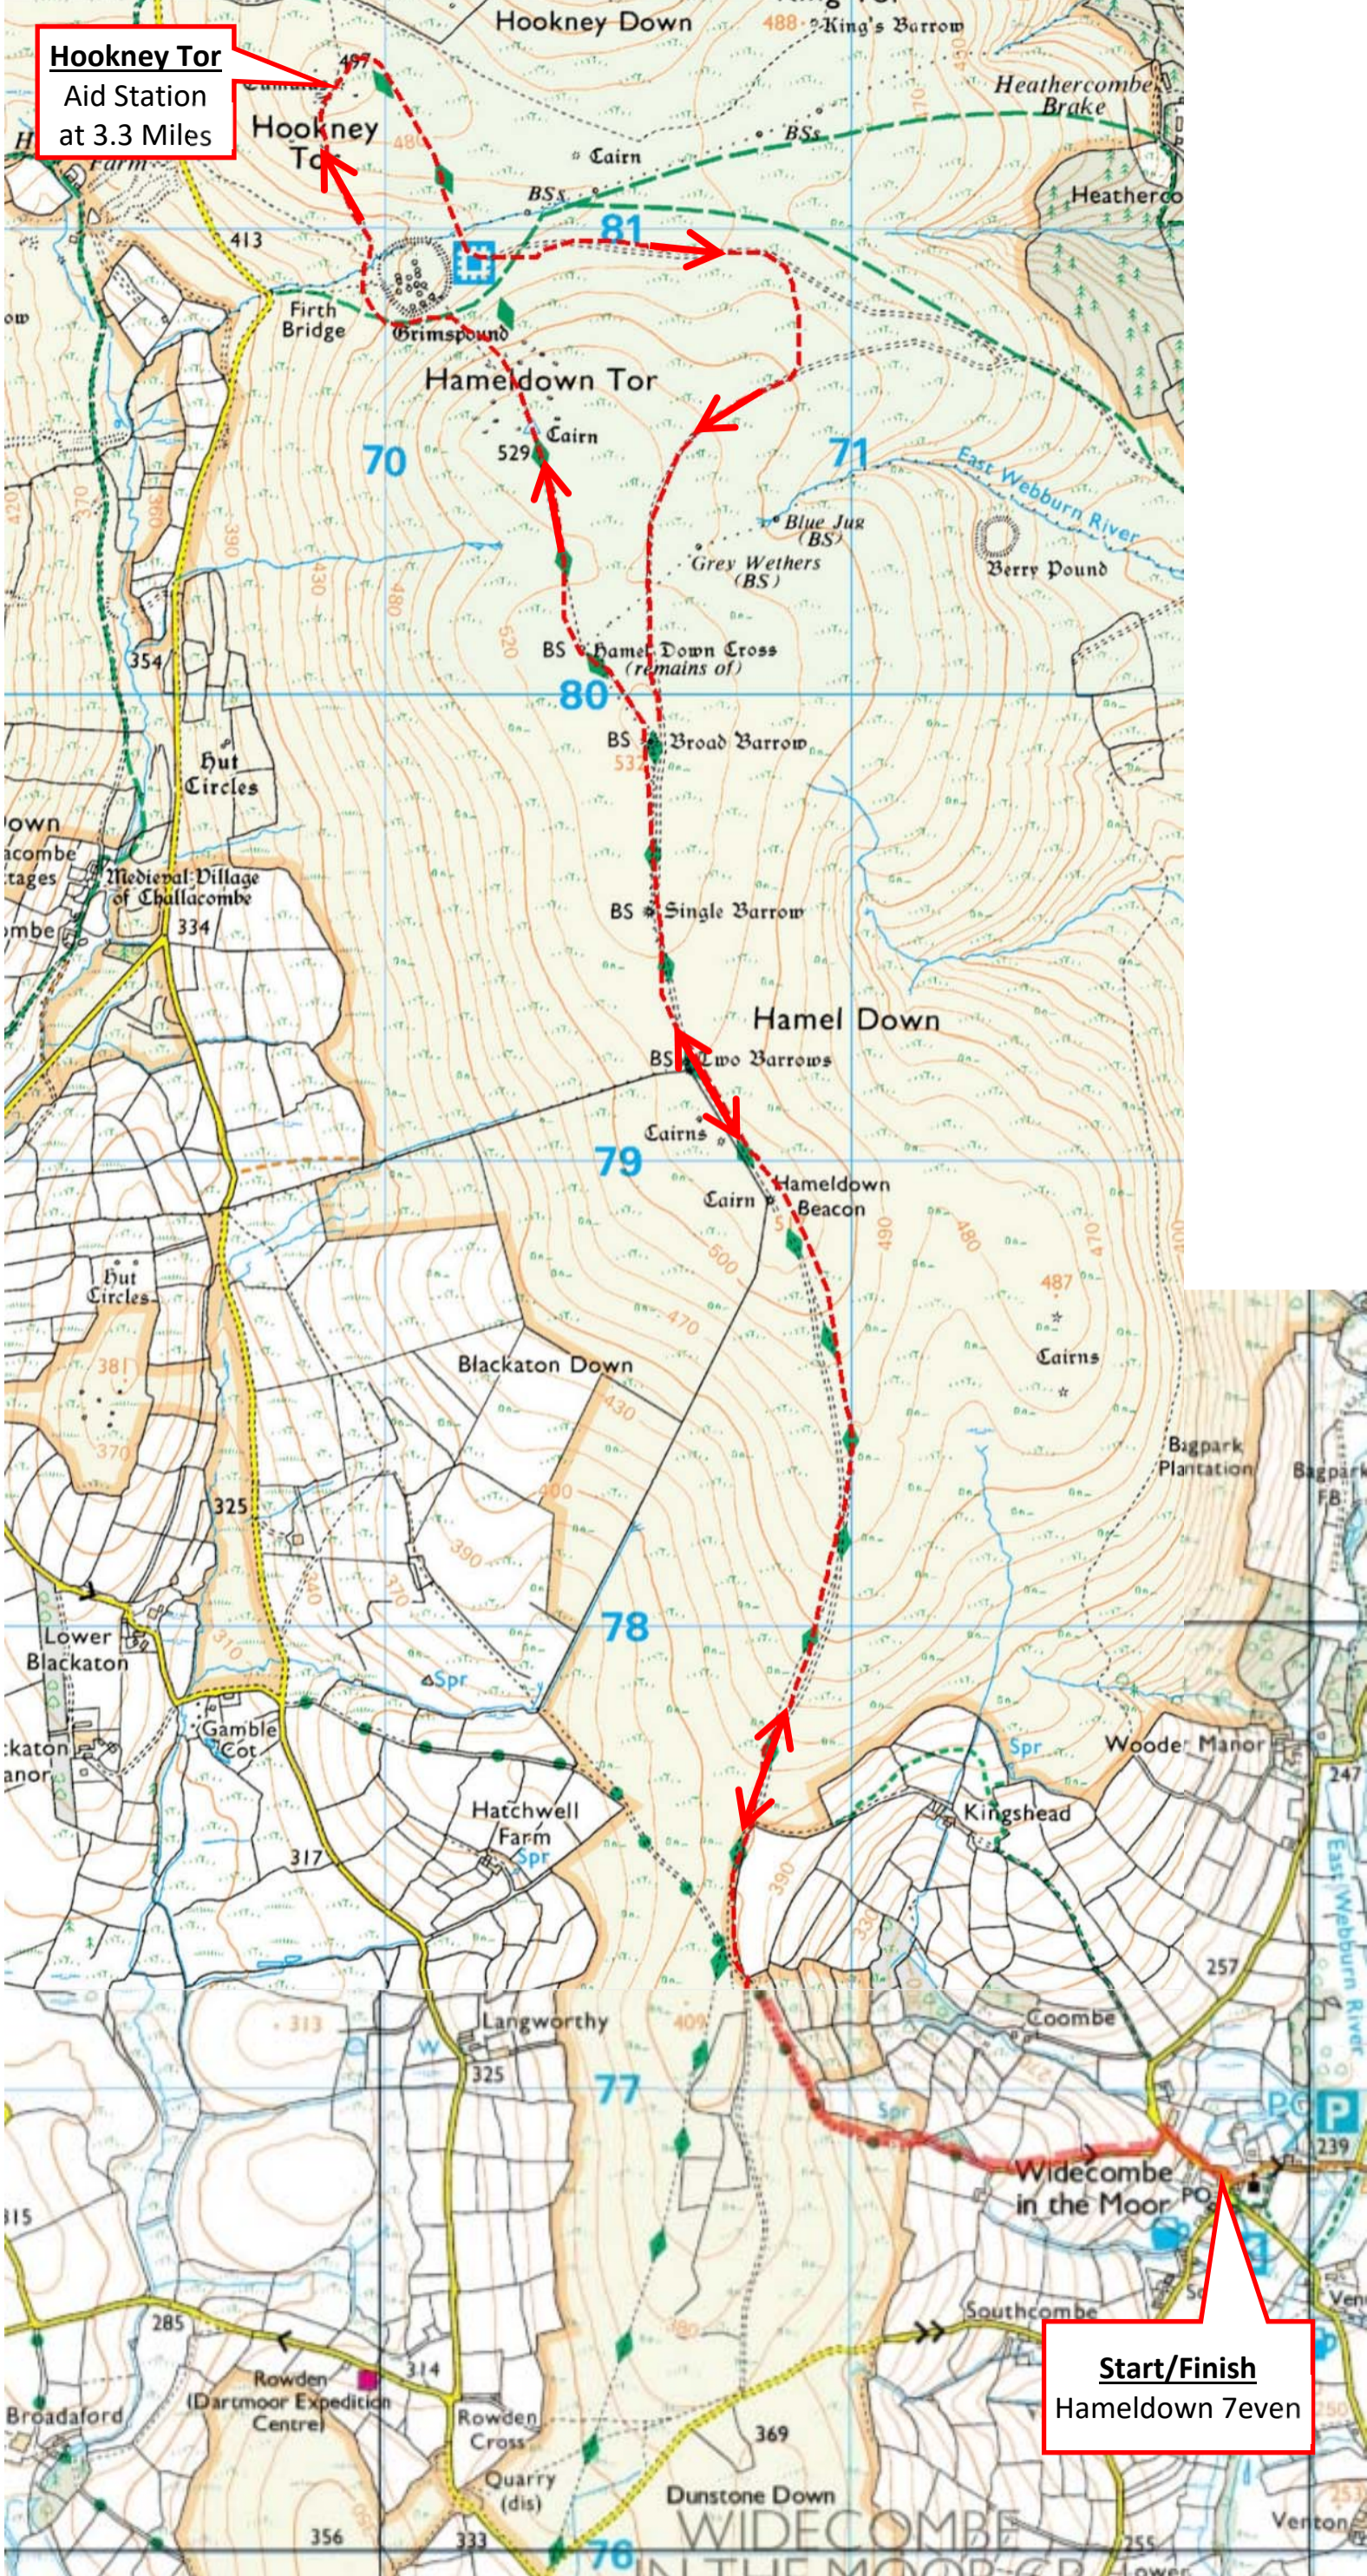

Hookney Tor

Aid Station
at 3.3 Miles

Start/Finish
Hameldown 7even