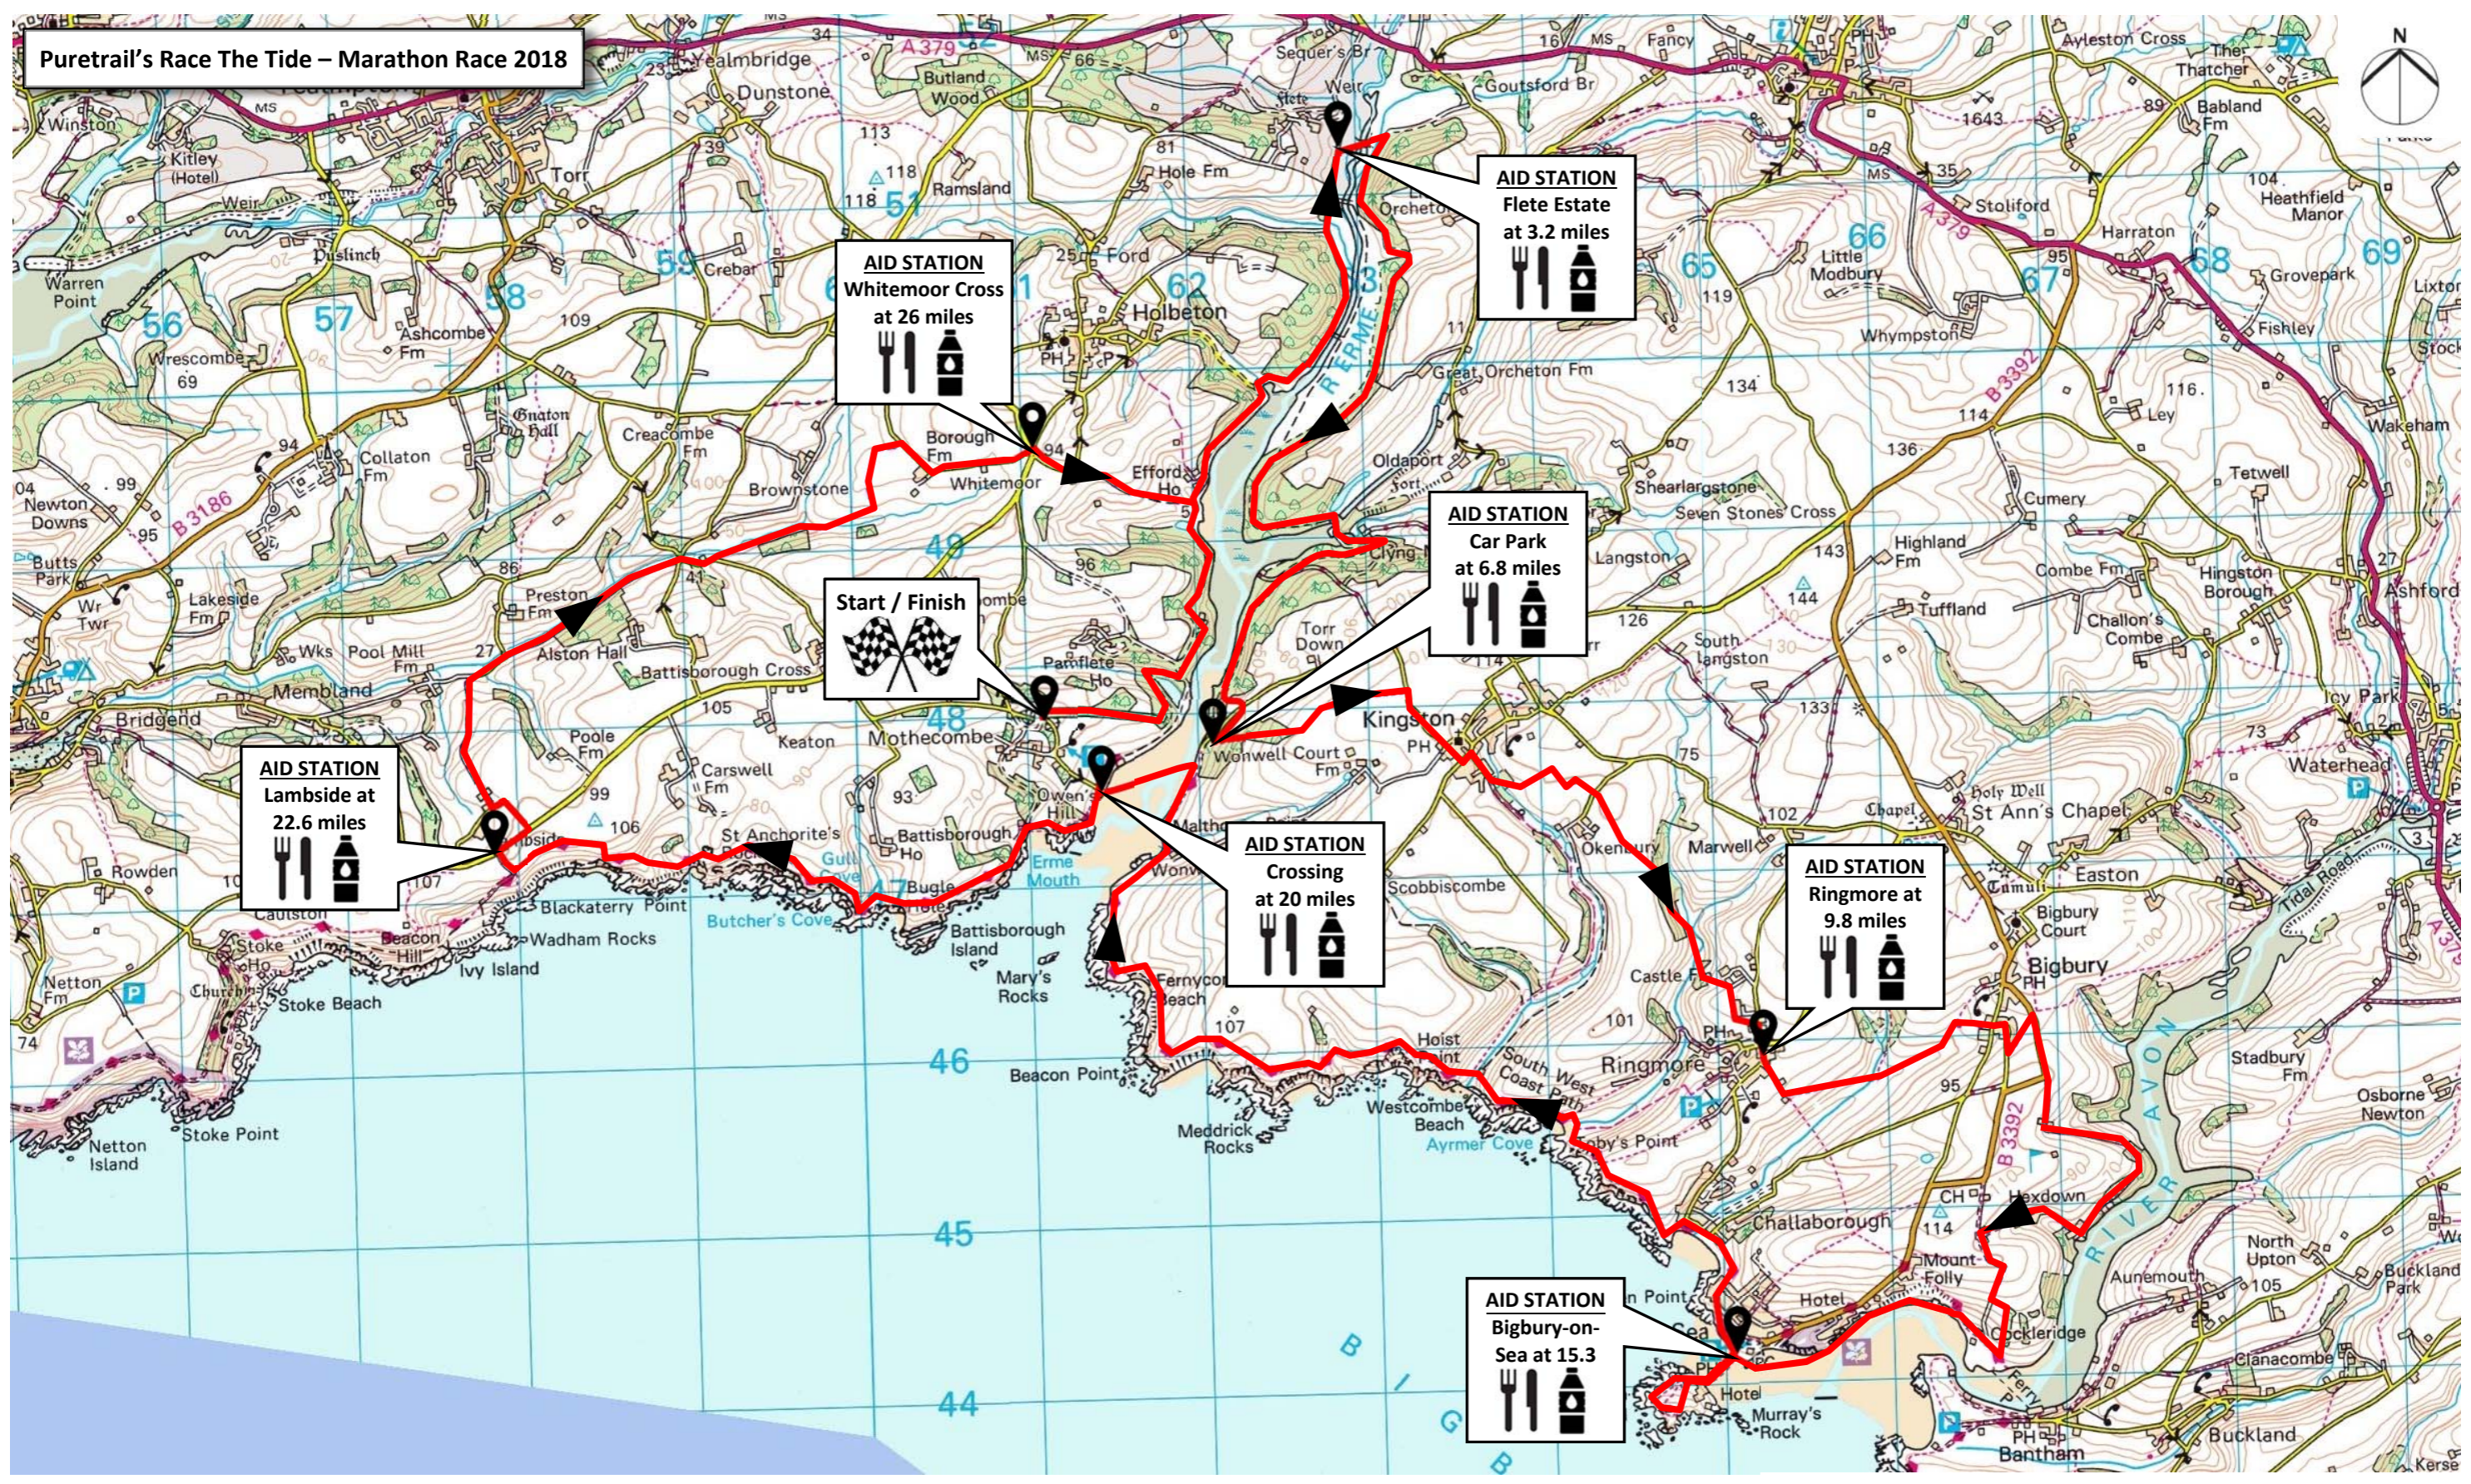

Puretrail's Race The Tide – Marathon Race 2018

AID STATION
Whitemoor Cross
at 26 miles

AID STATION
Flete Estate
at 3.2 miles

AID STATION
Car Park
at 6.8 miles

Start / Finish

AID STATION
Crossing
at 20 miles

AID STATION
Ringmore at
9.8 miles

AID STATION
Lambside at
22.6 miles

AID STATION
Bigbury-on-Sea
at 15.3