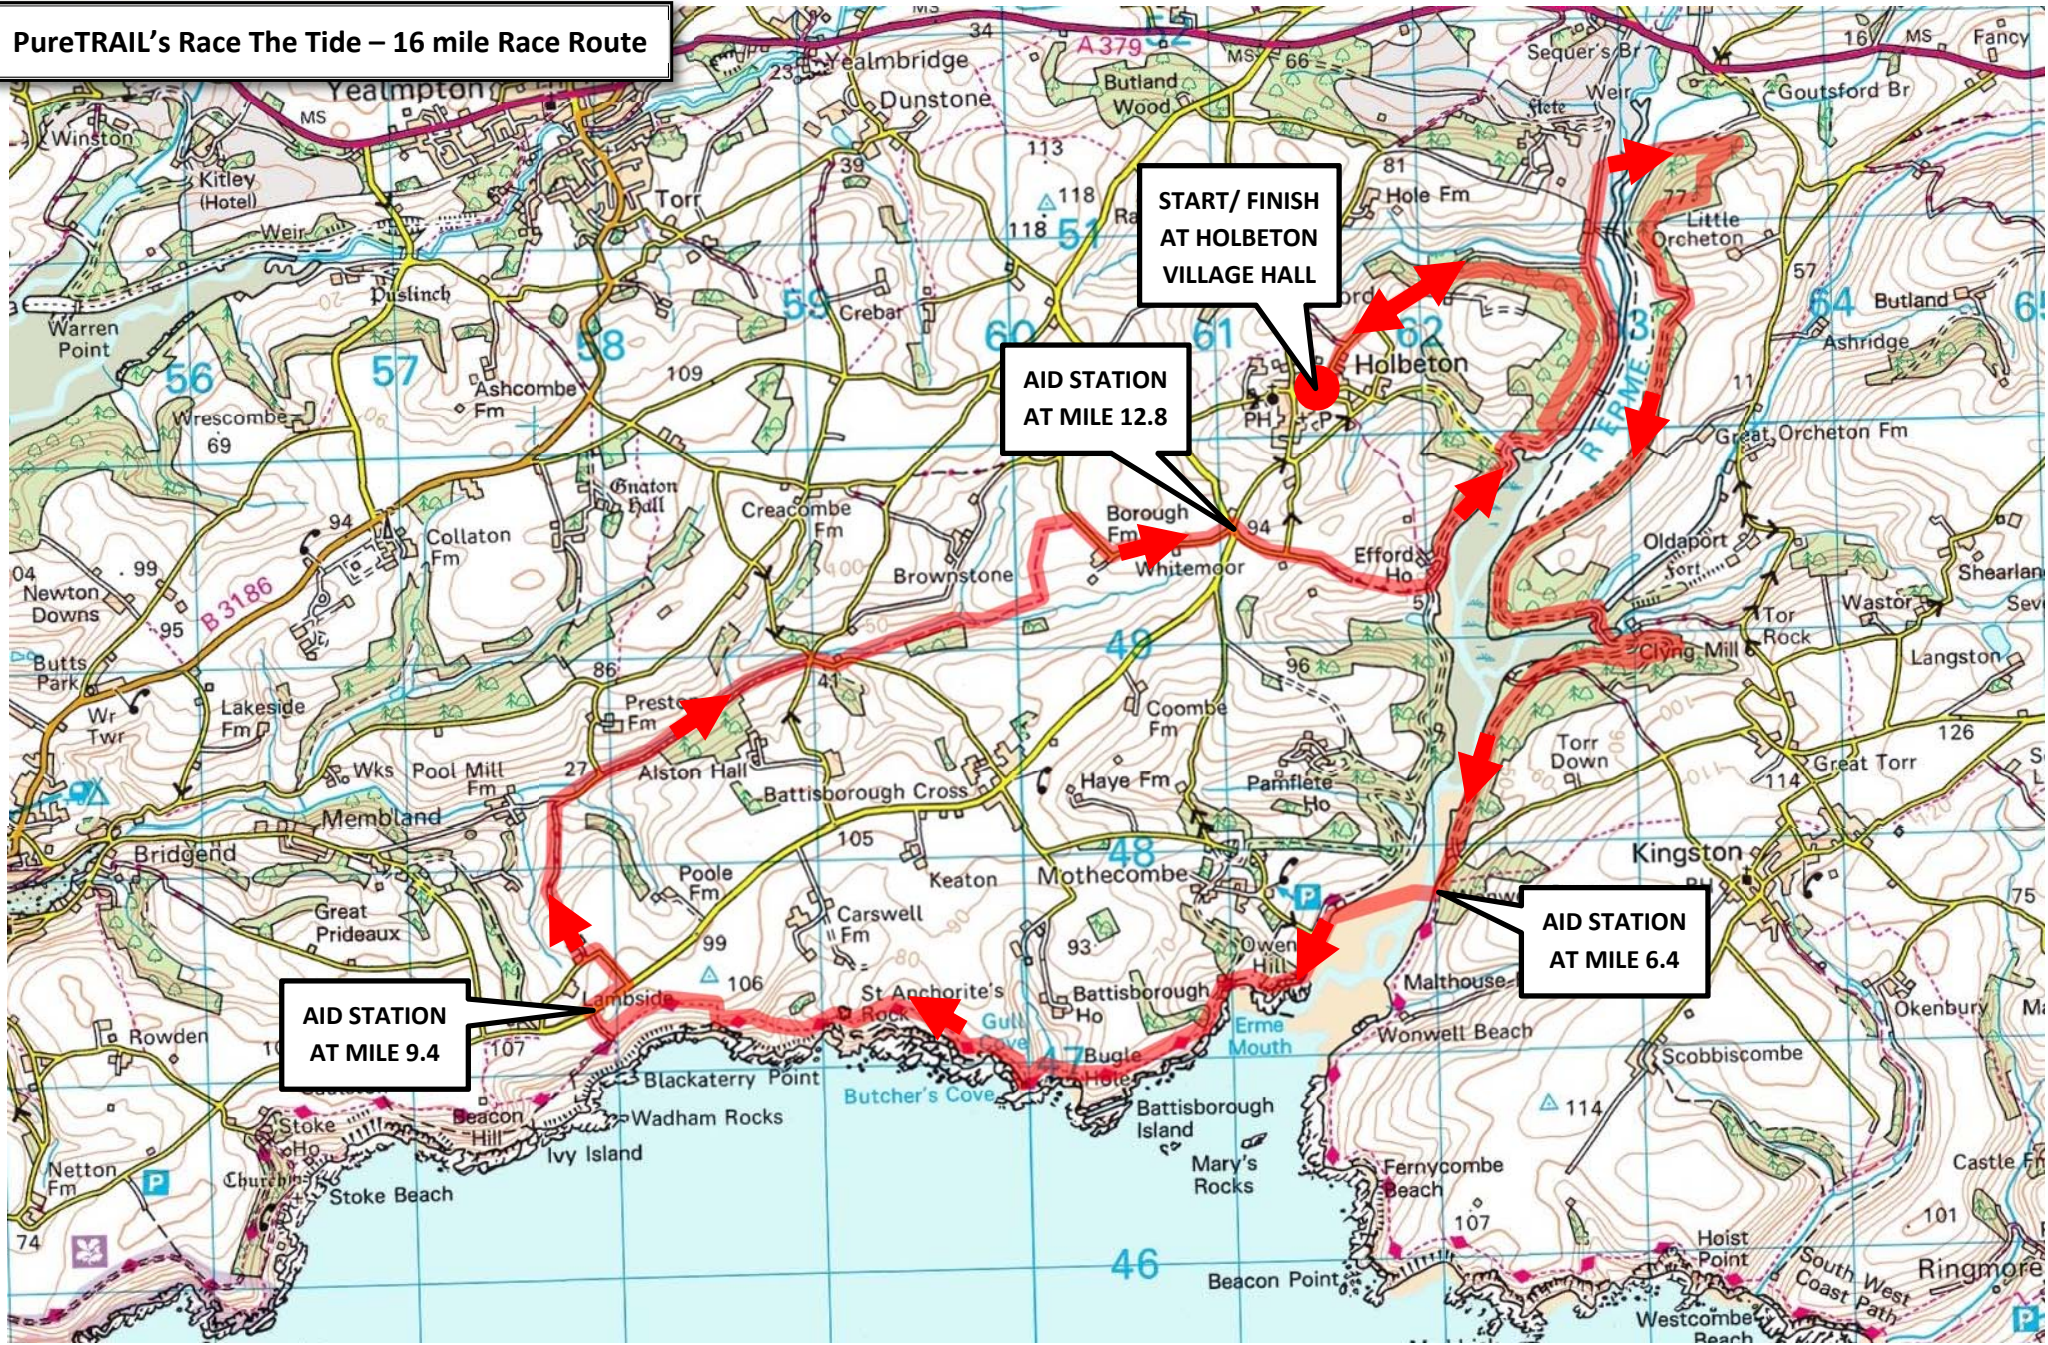

PureTRAIL's Race The Tide – 16 mile Race Route

**START/ FINISH
AT HOLBETON
VILLAGE HALL**

**AID STATION
AT MILE 12.8**

**AID STATION
AT MILE 9.4**

**AID STATION
AT MILE 6.4**